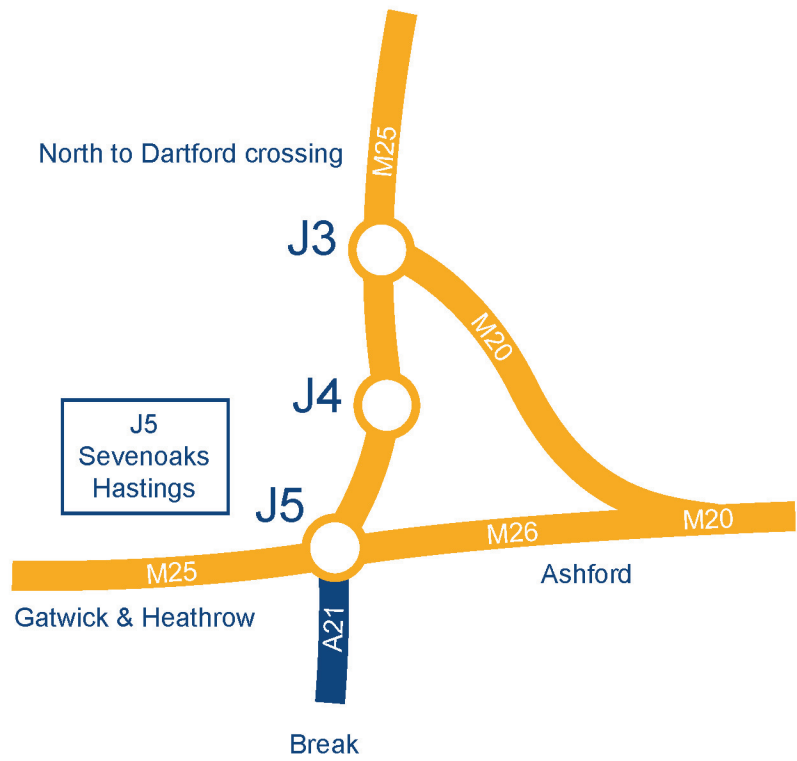

Plastique Ltd
Decimus Park
Kingstanding Way
Tunbridge Wells
Kent
TN2 3GP

From Junction 5 on the M25 travel south on the A21 for approximately 12 miles until you reach a large roundabout. Take the third exit on the roundabout to North Farm Estate. Turn right at the first set of traffic lights onto Kingstanding Way. Follow this road to find Decimus Park.