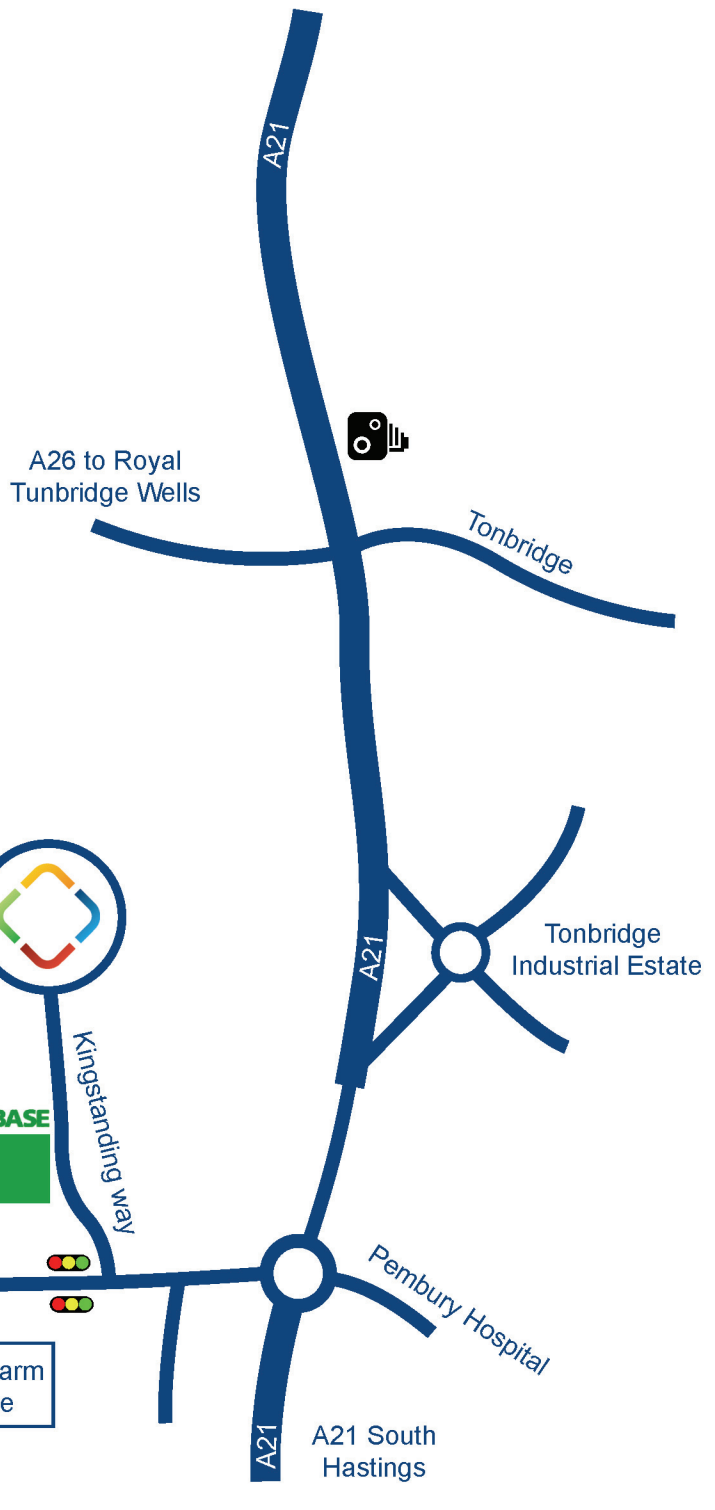

HOMEBASE
North Farm Estate