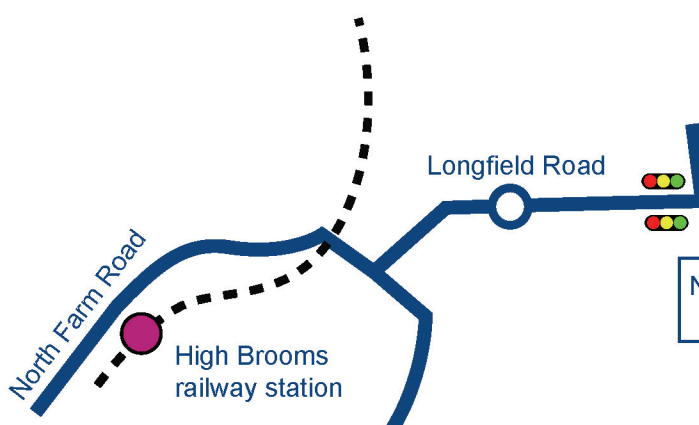

HOMEBASE
North Farm Estate